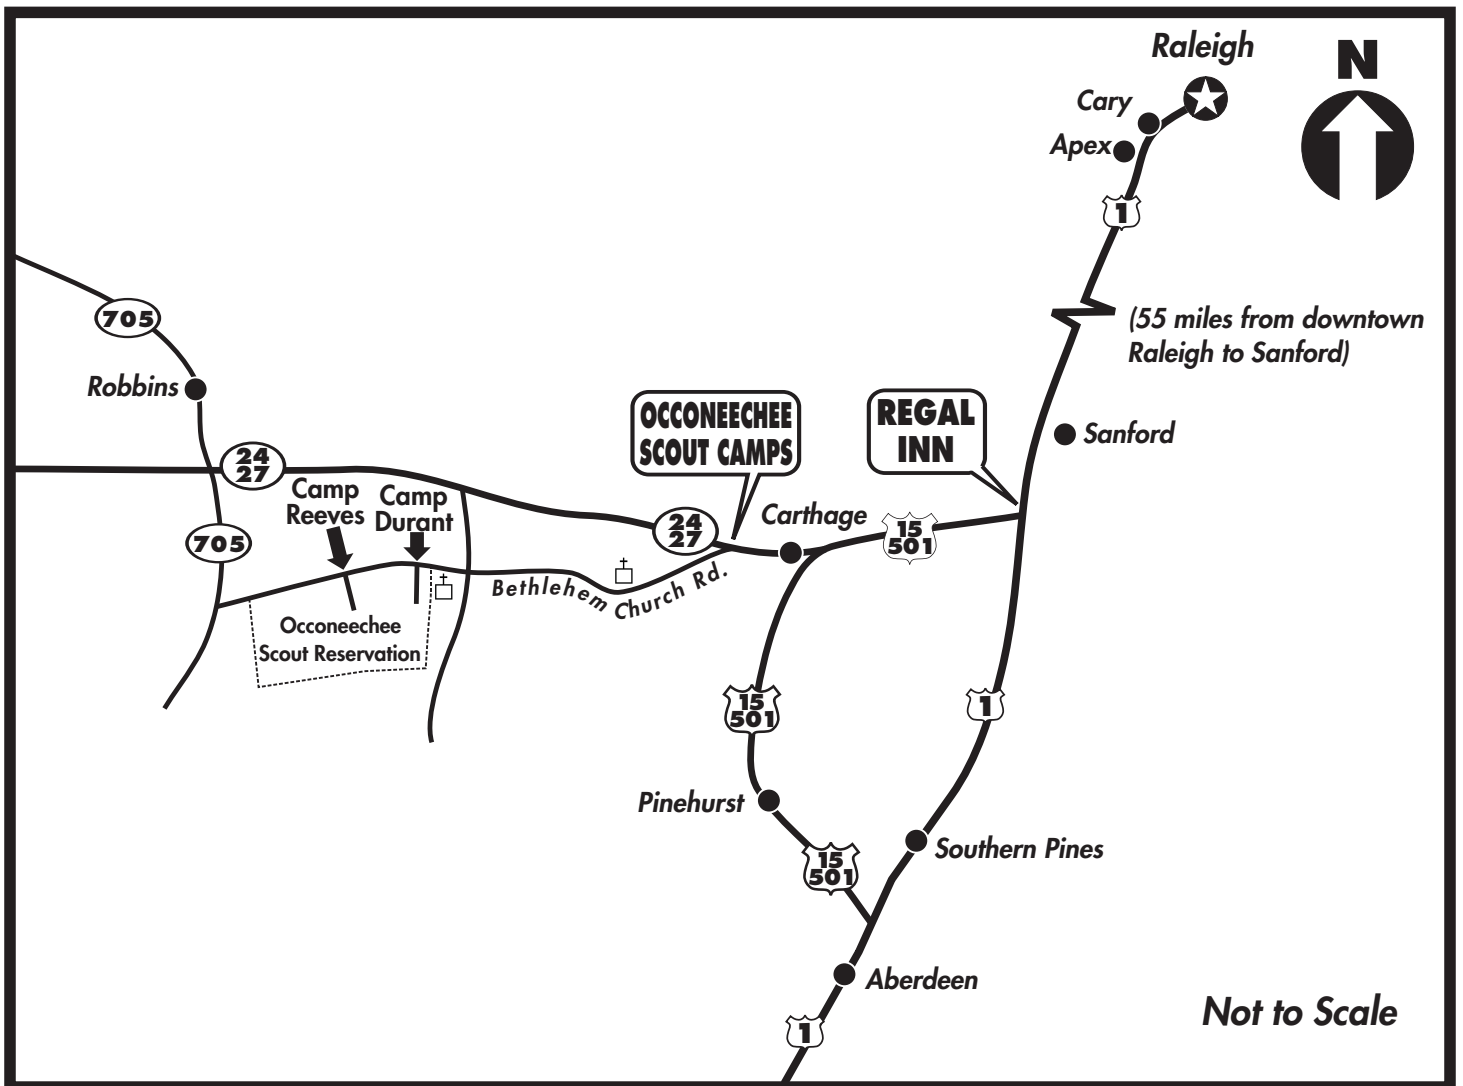

MAP TO OCCONEECHEE COUNCIL CAMPS

DIRECTIONS TO CAMP DURANT AND CAMP REEVES FROM RALEIGH

Take US-1 south from Raleigh past Sanford to the US-15/501 exit to Carthage and Pinehurst (you will see the Regal Inn on your right just before you exit to the right). Take US-15/501 South to the outskirts of Carthage where the speed limit drops to 35 mph (enforced!). Where 15/501 veers left and continues to Pinehurst, you will continue to head straight (west) where NC-24/27 peels off into Carthage.

Continue into town until you reach a traffic circle which goes around the town's courthouse. Turn right and go halfway around the traffic circle (as if you had gone straight through the courthouse) and continue on NC-24/27 to the outskirts of town. After you have passed a couple of convenience markets and a graveyard on your right, you will come to a "Y" intersection where you will turn left onto Bethlehem Church Rd. (On your right will be a green highway information sign with "Oconechee Scout Camps" and an arrow pointing the way). What used to be an old gas station will be on your left in the "Y". You will come to a very sharp curve almost immediately after turning ... go slow!

After about 8 miles of twisting country road, you will come to a stop sign. After stopping, go through the intersection for less than a mile. On your left you will pass a brick Methodist church before coming to the service entrance to Camp Durant. The entrance to Durant is about a half-mile further on the left. Park in the parking lot and check in at the adjacent Administration Building. Camp Durant phone: (910) 948-2382; FAX (910) 948-2284.