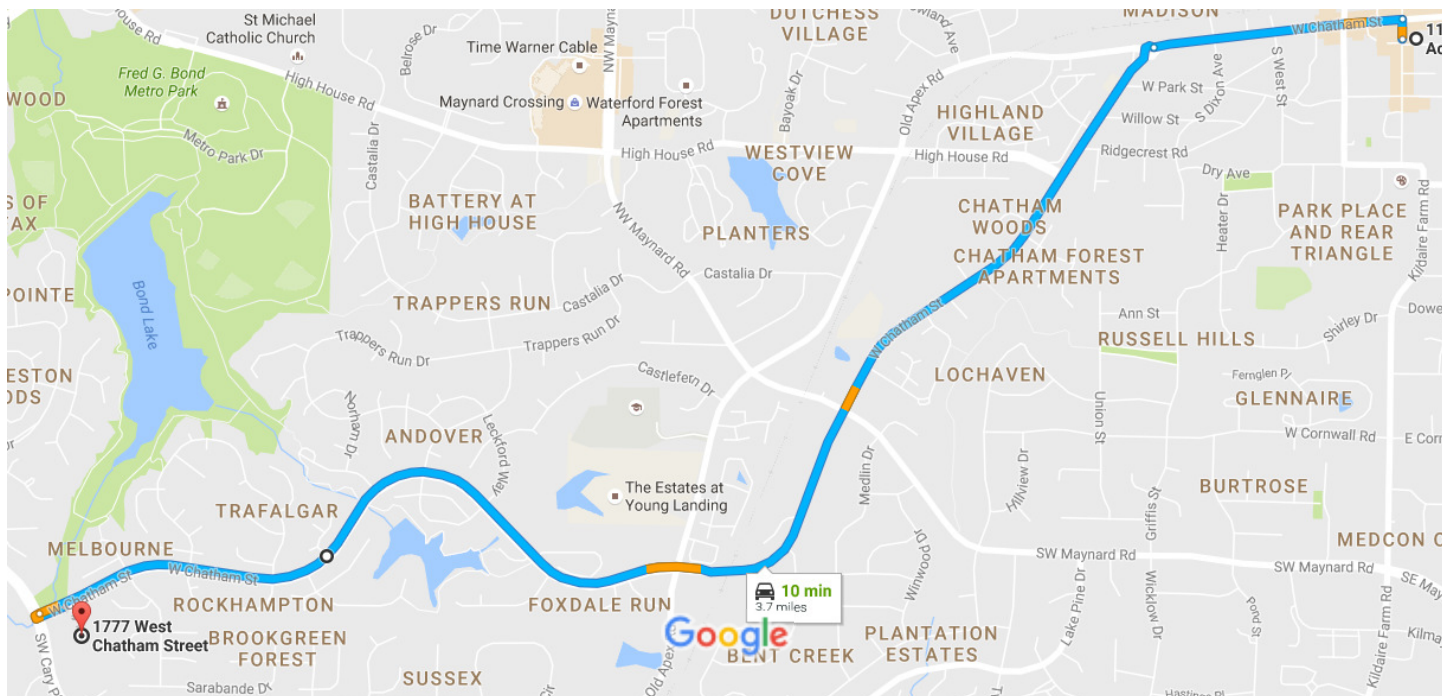

117 S Academy St, Cary, NC 27511 to 1777 West Chatham Street, Cary, NC Drive 3.7 miles, 10 min

PLEASE park away from sand pile so that you do not block the trucks with trailers

Map data ©2016 Google 1000 ft

117 South Academy Street

Cary, NC 27511

- ↑ 1. Head north on S Academy St toward E Chatham St 210 ft

- ↶ 2. Turn left at the 1st cross street onto W Chatham St 0.5 mi

- 📍 3. At the traffic circle, take the 2nd exit and stay on W Chatham St 3.0 mi

- ↷ 4. Make a U-turn at SW Cary Pkwy 413 ft

1777 West Chatham Street

Cary, NC 27513

These directions are for planning purposes only. You may find that construction projects, traffic, weather, or other events may cause conditions to differ from the map results, and you should plan your route accordingly. You must obey all signs or notices regarding your route.